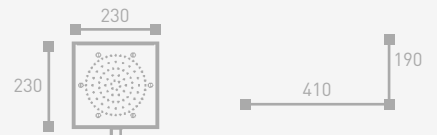

NOSTALGIE IONIC CARE
Hotel Hair Dryer
Ionic Technology
with a light-weight DC motor
400 / 850 W

ZENTRIC

Art. 120471

LUCENT-SQUARE
Kopfbrause
Plexiglas
Shower Head
Lucite

Art. 030459

RENAISSANCE
Personenwaage
Sicherheitsglas/Epoxid-Kunststoff
Scale
Safety glass/Epoxy-polyester plastic