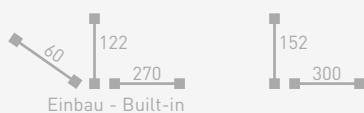

Art. 030449

Hygienebaghalter  
Sanitary Bag Dispenser  
ABS

Einbau- Kleenexbox  
Messing, verchromt  
Tissue Dispenser  
Brass, chrome finish

Art. 030415

chrom chrome Art. 030174  
weiß white Art. 030285

Einbau- Kleenexbox  
Messing, verchromt  
Tissue Dispenser  
Brass, chrome finish