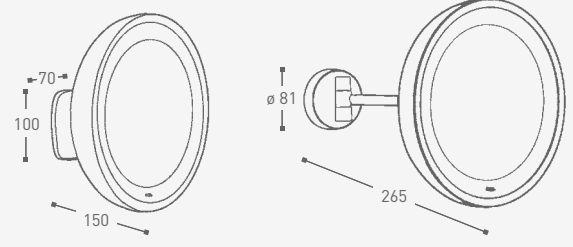

Schwenkarm / Wandsockel	Single arm / wall mount
25 W Glühlampe	25 W bulb
3-fach-Vergrößerung	3 x magnification
Kugelgelenk	Full pivotal adjustment
Material: Messing	Material: brass
Schutzklasse I	Class I
220-250 V	220-250 V
Direktanschluss	Hard wire application

Art.	Ausführung	Finish	
Schwenkarm		on single arm	
020080	chrom/weiß	chrome/white	ø 220 mm
020566	chrom/weiß	chrome/white	ø 260 mm
020510	messing/weiß	brass/white	ø 220 mm
020517	messing/weiß	brass/white	ø 260 mm
am Wandsockel		wall mount	
020072	chrom/weiß	chrome/white	ø 220 mm
020594	chrom/weiß	chrome/white	ø 260 mm
020518	messing/weiß	brass/white	ø 220 mm
020519	messing/weiß	brass/white	ø 260 mm

- Auch lieferbar mit Kabel und Stecker zum Anschluss an Steckdose
- 110 V auf Anfrage
- Also available with cord and plug for plug-in application
- 110 V upon request