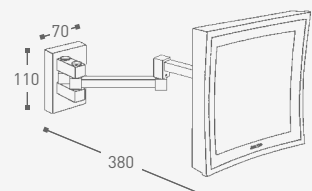

Schwenkarm
LED-Beleuchtung
3-fach-Vergrößerung
Kugelgelenk
Material: Messing
Schutzklasse I
220-250 V
Direktanschluss

Single/twin arm
LED-lighting
3 x magnification
Full pivotal adjustment
Material: brass
Class I
220-250 V
Hard wire application

Art.	Ausführung	Finish	
am Schwenkarm		on single arm	
020573	chrom	chrome	215 x 215 mm
am Doppelschwenkarm		on twin arm	
020574	chrom	chrome	215 x 215 mm

- Auch lieferbar mit Kabel und Stecker zum Anschluss an Steckdose
- 110 V auf Anfrage

- Also available with cord and plug for plug-in application
- 110 V upon request