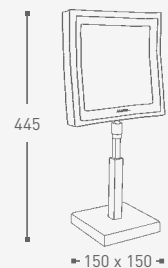

Standmodell
LED-Beleuchtung
3-fach-Vergrößerung
Kugelgelenk
Material: Messing
Schutzklasse I
220-250 V
Mit glattem Kabel und
Stecker zum Anschluss
an Steckdose

Free standing
LED-lighting
3 x magnification
Full pivotal adjustment
Material: brass
Class I
220-250 V
With straight cord
and plug for plug-in
application

Art.	Ausführung	Finish	
	mit Messingsockel		with brass base
020619	chrom	chrome	215 x 215 mm
	mit Plexiglassockel		with lucite base
020620	chrom	chrome	215 x 215 mm

► 110 V auf Anfrage

► 110 V upon request